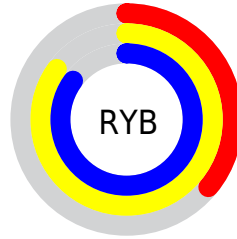

- Red (36%)
- Yellow (85%)
- Blue (85%)