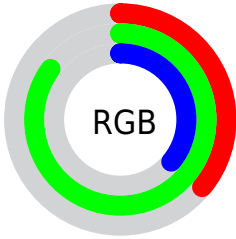

Distribution

- Red (36%)
- Green (85%)
- Blue (36%)