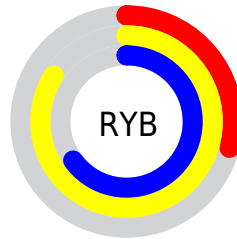

- Red (29%)
- Yellow (84%)
- Blue (65%)