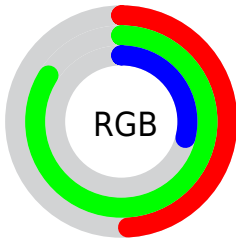

Distribution

- Red (49%)
- Green (84%)
- Blue (29%)