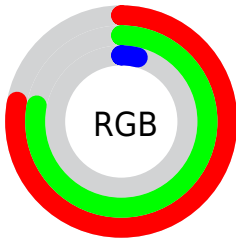

Distribution

Red (78%)

Green (78%)

Blue (4%)