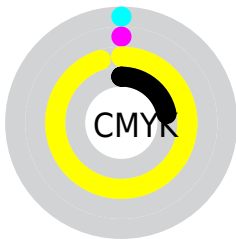

# Details

The CIELCh color **78, 79.522, 102.927** is a dark color, and the websafe version is hex **CCCC00**. The color can be described as middle washed yellow. A complement of this color would be **25, 108.734, 305.877**, and the grayscale version is **73, 0.009, 296.813**.

A 20% lighter version of the original color is **97, 79.352, 104.125**, and **58, 63.698, 104.944** is the 20% darker color. If you saturate the color by 10%, you get **78, 80.505, 102.845**, and if you desaturate by 10%, it is **78, 76.479, 103.191**.

# Distribution

Red (78%)

Green (78%)

Blue (4%)

Red (4%)

Yellow (78%)

Blue (4%)

Cyan (0%)

Magenta (0%)

Yellow (95%)

Black (22%)

Cyan (22%)

Magenta (22%)

Yellow (96%)