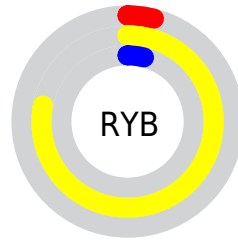

## Conversions Part 2

Format	Color
<a href="#">RYB</a>	<a href="#">10, 199, 10</a>
Decimal	<a href="#">13092618</a>
CIELab	<a href="#">78.00, -17.79, 77.51</a>
CIELCh	<a href="#">78, 79.522, 102.927</a>
Yxy	<a href="#">53.2120, 0.4184, 0.5037</a>
Android (android.graphics.Color)	<a href="#">4291282698</a> ( <a href="#">0xFFC7C70A</a> )
YUV	<a href="#">177.4540, -82.5548, 18.8958</a>
Hunter-Lab	<a href="#">72.9466, -19.4926, 44.3733</a>

# Details

The CIELCh color **78, 79.522, 102.927** is a dark color, and the websafe version is hex **CCCC00**. The color can be described as middle washed yellow. A complement of this color would be **25, 108.734, 305.877**, and the grayscale version is **73, 0.009, 296.813**.

A 20% lighter version of the original color is **97, 79.352, 104.125**, and **58, 63.698, 104.944** is the 20% darker color. If you saturate the color by 10%, you get **78, 80.505, 102.845**, and if you desaturate by 10%, it is **78, 76.479, 103.191**.

# Distribution

Red (78%)

Green (78%)

Blue (4%)

Red (4%)

Yellow (78%)

Blue (4%)

Cyan (0%)