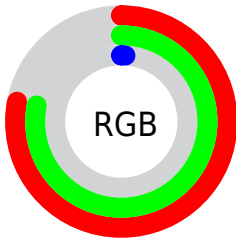

Distribution

Red (78%)

Green (78%)

Blue (1%)