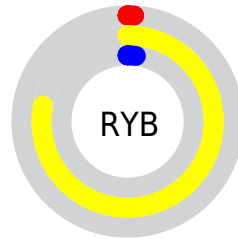

## Conversions Part 2

<b>Format</b>	<b>Color</b>
<a href="#">RYB</a>	<a href="#">2, 200, 4</a>
Decimal	<a href="#">13027330</a>
CIELab	<a href="#">78.00, -18.78, 78.20</a>
CIELCh	<a href="#">78, 80.422, 103.503</a>
Yxy	<a href="#">53.2120, 0.4173, 0.5063</a>
Android (android.graphics.Color)	<a href="#">4291217410 (0xFFC6C802)</a>
YUV	<a href="#">176.8300, -86.1912, 18.5661</a>
Hunter-Lab	<a href="#">72.9466, -20.3185, 44.5363</a>

# Details

The CIELCh color **78, 80.422, 103.503** is a dark color, and the websafe version is hex **CCCC00**. The color can be described as middle washed yellow. A complement of this color would be **24, 110.711, 306.213**, and the grayscale version is **72, 0.009, 296.813**.

A 20% lighter version of the original color is **97, 80.067, 104.072**, and **58, 64.069, 105.757** is the 20% darker color. If you saturate the color by 10%, you get **78, 80.665, 103.491**, and if you desaturate by 10%, it is **78, 78.062, 103.659**.

# Distribution

Red (78%)

Green (78%)

Blue (1%)

Red (1%)

Yellow (78%)

Blue (2%)

Cyan (1%)