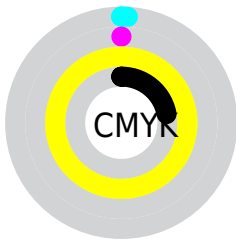

# Details

The CIELCh color **78, 80.422, 103.503** is a dark color, and the websafe version is hex **CCCC00**. The color can be described as middle washed yellow. A complement of this color would be **24, 110.711, 306.213**, and the grayscale version is **72, 0.009, 296.813**.

A 20% lighter version of the original color is **97, 80.067, 104.072**, and **58, 64.069, 105.757** is the 20% darker color. If you saturate the color by 10%, you get **78, 80.665, 103.491**, and if you desaturate by 10%, it is **78, 78.062, 103.659**.

# Distribution

Red (78%)

Green (78%)

Blue (1%)

Red (1%)

Yellow (78%)

Blue (2%)

Cyan (1%)

Magenta (0%)

Yellow (99%)

Black (22%)

Cyan (22%)

Magenta (22%)

Yellow (99%)