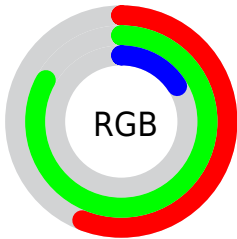

Distribution

Red (56%)

Green (83%)

Blue (16%)