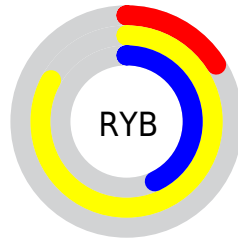

## Conversions Part 2

Format	Color
<a href="#">RYB</a>	<a href="#">40, 212, 110</a>
Decimal	<a href="#">9360424</a>
CIELab	<a href="#">78.00, -45.95, 70.46</a>
CIELCh	<a href="#">78, 84.119, 123.110</a>
Yxy	<a href="#">53.2120, 0.3563, 0.5379</a>
Android (android.graphics.Color)	<a href="#">4287550504 (0xFF8ED428)</a>
YUV	<a href="#">171.4620, -64.8108, -25.8382</a>
Hunter-Lab	<a href="#">72.9466, -41.4078, 42.5579</a>

# Details

The CIELCh color **78, 84.119, 123.110** is a dark color, and the websafe version is hex **99CC00**. The color can be described as dark washed chartreuse. A complement of this color would be **37, 98.665, 310.341**, and the grayscale version is **71, 0.009, 296.813**.

A 20% lighter version of the original color is **94, 77.127, 120.966**, and **58, 74.922, 126.631** is the 20% darker color. If you saturate the color by 10%, you get **78, 89.285, 123.804**, and if you desaturate by 10%, it is **79, 76.849, 122.872**.

# Distribution

Red (56%)

Green (83%)

Blue (16%)

Red (16%)

Yellow (83%)

Blue (43%)

Cyan (33%)