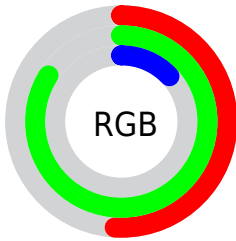

Distribution

Red (51%)

Green (84%)

Blue (13%)