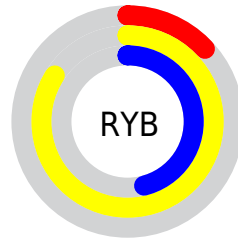

## Conversions Part 2

<b>Format</b>	<b>Color</b>
<b>R<sub>YB</sub></b>	32, 215, 118
Decimal	8509216
CIE <sub>Lab</sub>	78.00, -51.99, 72.31
CIE <sub>LCh</sub>	78, 89.058, 125.716
Yxy	53.2120, 0.3469, 0.5511
Android (android.graphics.Color)	4286699296 (0xFF81D720)
YUV	168.4240, -67.2570, -34.5748
Hunter-Lab	72.9466, -45.6851, 43.0622

# Details

The CIELCh color **78, 89.058, 125.716** is a dark color, and the websafe version is hex **66CC00**. The color can be described as dark washed chartreuse. A complement of this color would be **37, 102.380, 311.774**, and the grayscale version is **69, 0.009, 296.813**.

A 20% lighter version of the original color is **93, 80.156, 123.583**, and **58, 78.083, 129.879** is the 20% darker color. If you saturate the color by 10%, you get **78, 93.474, 126.639**, and if you desaturate by 10%, it is **79, 82.398, 125.287**.

# Distribution

Red (51%)

Green (84%)

Blue (13%)

Red (13%)

Yellow (84%)

Blue (46%)

Cyan (40%)