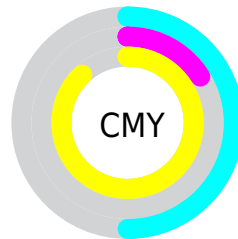

# Details

The CIELCh color **78, 89.058, 125.716** is a dark color, and the websafe version is hex **66CC00**. The color can be described as dark washed chartreuse. A complement of this color would be **37, 102.380, 311.774**, and the grayscale version is **69, 0.009, 296.813**.

A 20% lighter version of the original color is **93, 80.156, 123.583**, and **58, 78.083, 129.879** is the 20% darker color. If you saturate the color by 10%, you get **78, 93.474, 126.639**, and if you desaturate by 10%, it is **79, 82.398, 125.287**.

# Distribution

Red (51%)

Green (84%)

Blue (13%)

Red (13%)

Yellow (84%)

Blue (46%)

Cyan (40%)

Magenta (0%)

Yellow (85%)

Black (16%)

Cyan (50%)

Magenta (16%)

Yellow (88%)