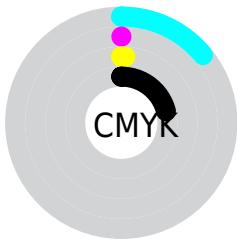

A 20% lighter version of the original color is **98, 9.184, 198.897**, and **59, 10.473, 192.201** is the 20% darker color. If you saturate the color by 10%, you get **78, 17.051, 191.988**, and if you desaturate by 10%, it is **80, 3.228, 193.534**.

# Distribution

Red (67%)

Green (79%)

Blue (78%)

Red (67%)

Yellow (73%)

Blue (79%)

Cyan (14%)

Magenta (0%)

Yellow (1%)

Black (21%)

Cyan (32%)

Magenta (21%)

Yellow (22%)