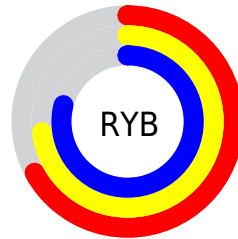

# Details

The CIELCh color **79, 10.339, 192.719** is a light color, and the websafe version is hex **99CCCC**. A complement of this color would be **73, 11.203, 14.816**, and the grayscale version is **78, 0.009, 296.813**.

A 20% lighter version of the original color is **98, 9.184, 198.897**, and **59, 10.473, 192.201** is the 20% darker color. If you saturate the color by 10%, you get **78, 17.051, 191.988**, and if you desaturate by 10%, it is **80, 3.228, 193.534**.

# Distribution

Red (67%)

Green (79%)

Blue (78%)

Red (67%)

Yellow (73%)

Blue (79%)

Cyan (14%)

Magenta (0%)

Yellow (1%)

Black (21%)

Cyan (32%)

Magenta (21%)

Yellow (22%)