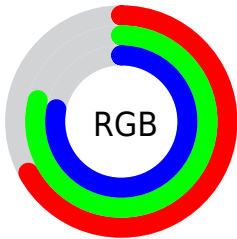

Distribution

Red (67%)

Green (79%)

Blue (78%)