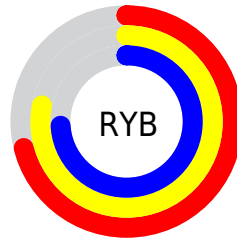

Details

The CIELCh color **79, 10.558, 125.819** is a light color, and the websafe version is hex **CCCCCC**. A complement of this color would be **74, 10.729, 306.729**, and the grayscale version is **78, 0.009, 296.813**.

A 20% lighter version of the original color is **99, 10.072, 125.918**, and **59, 10.539, 124.499** is the 20% darker color. If you saturate the color by 10%, you get **78, 21.598, 125.322**, and if you desaturate by 10%, it is **80, 0.487, 306.103**.

Distribution

Red (75%)

Green (78%)

Blue (71%)

Red (71%)

Yellow (78%)

Blue (74%)

Cyan (4%)