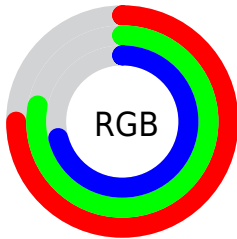

Distribution

Red (75%)

Green (78%)

Blue (71%)