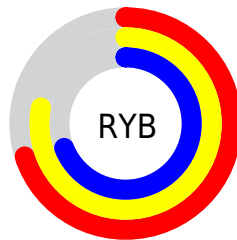

- Red (70%)
- Yellow (78%)
- Blue (69%)