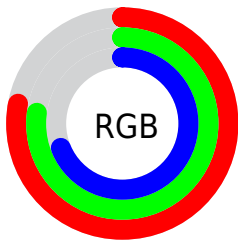

Distribution

- Red (78%)
- Green (77%)
- Blue (69%)