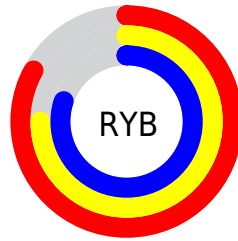

- Red (83%)
- Yellow (75%)
- Blue (80%)