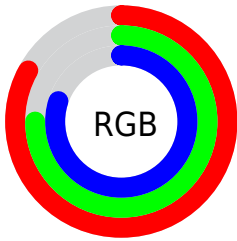

Distribution

- Red (83%)
- Green (75%)
- Blue (80%)