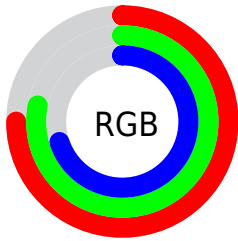

Distribution

Red (75%)

Green (78%)

Blue (70%)