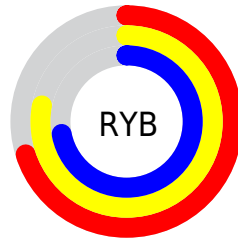

# Details

The CIELCh color **79, 10.885, 121.234** is a light color, and the websafe version is hex **CCCCCC**. A complement of this color would be **74, 11.104, 302.402**, and the grayscale version is **79, 0.010, 296.813**.

A 20% lighter version of the original color is **99, 10.955, 122.607**, and **59, 10.905, 119.633** is the 20% darker color. If you saturate the color by 10%, you get **78, 21.641, 120.654**, and if you desaturate by 10%, it is **80, 0.093, 122.321**.

# Distribution

Red (75%)

Green (78%)

Blue (70%)

Red (70%)

Yellow (78%)

Blue (72%)

Cyan (3%)