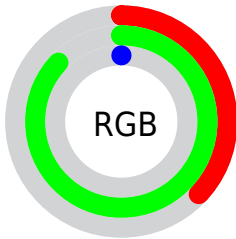

Distribution

Red (37%)

Green (87%)

Blue (0%)