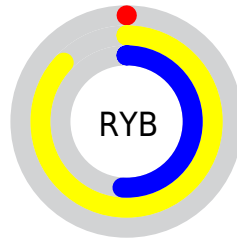

Red (0%)

Yellow (87%)

Blue (51%)