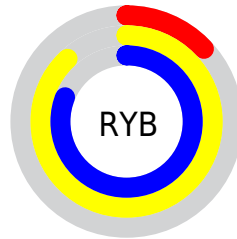

- Red (13%)
- Yellow (88%)
- Blue (81%)