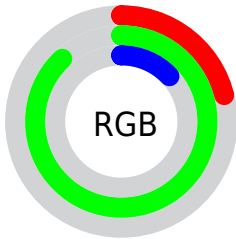

Distribution

- Red (21%)
- Green (88%)
- Blue (13%)