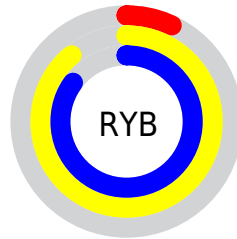

Red (7%)

Yellow (89%)

Blue (85%)