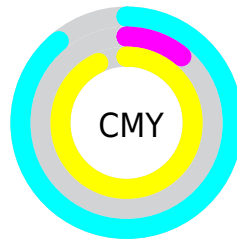

A 20% lighter version of the original color is **90, 92.572, 135.840**, and **60, 88.014, 136.016** is the 20% darker color. If you saturate the color by 10%, you get **79, 109.244, 135.857**, and if you desaturate by 10%, it is **79, 102.028, 136.467**.

# Distribution

Red (11%)

Green (89%)

Blue (7%)

Red (7%)

Yellow (89%)

Blue (85%)

Cyan (87%)

Magenta (0%)

Yellow (92%)

Black (11%)

Cyan (89%)

Magenta (11%)

Yellow (93%)