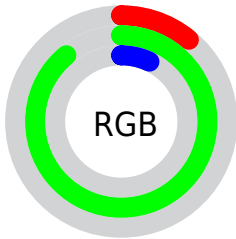

Distribution

Red (11%)

Green (89%)

Blue (7%)