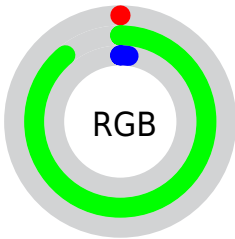

Distribution

- Red (0%)
- Green (89%)
- Blue (2%)