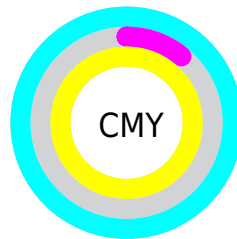

A 20% lighter version of the original color is **90, 94.779, 136.056**, and **61, 88.399, 136.016** is the 20% darker color. If you saturate the color by 10%, you get **79, 109.322, 136.152**, and if you desaturate by 10%, it is **79, 106.491, 136.611**.

# Distribution

- Red (0%)
- Green (89%)
- Blue (2%)

- Red (0%)
- Yellow (87%)
- Blue (89%)

- Cyan (100%)
- Magenta (0%)
- Yellow (98%)
- Black (11%)

- Cyan (100%)
- Magenta (11%)
- Yellow (98%)

# Brightness & Saturation Gradients

These gradients show how the CIELCh color 79, 109.327, 136.154 changes by changing the brightness by 10 percent. The first figure shows a shift by +10% for each color and the second figure -10%.