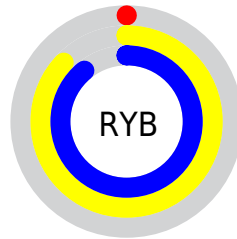

- Red (0%)
- Yellow (87%)
- Blue (89%)