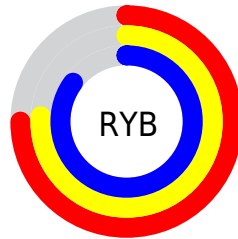

# Details

The CIELCh color `79, 11.280, 284.081` is a light color, and the websafe version is hex `CCCCCC`. A complement of this color would be `85, 11.092, 101.411`, and the grayscale version is `79, 0.010, 296.813`.

A 20% lighter version of the original color is `99, 2.297, 241.395`, and `59, 11.405, 284.118` is the 20% darker color. If you saturate the color by 10%, you get `73, 21.352, 285.466`, and if you desaturate by 10%, it is `85, 1.526, 282.963`.

# Distribution

Red (75%)

Green (76%)

Blue (85%)

Red (75%)

Yellow (76%)

Blue (85%)

Cyan (12%)