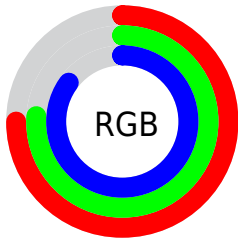

Distribution

Red (75%)

Green (76%)

Blue (85%)