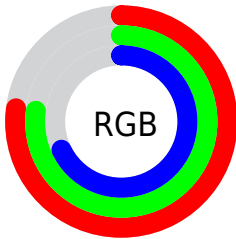

Distribution

Red (77%)

Green (77%)

Blue (68%)