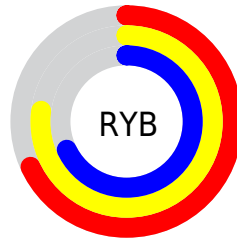

# Details

The CIELCh color **79, 12.216, 109.056** is a light color, and the websafe version is hex **CCCCCC**. A complement of this color would be **72, 12.548, 291.406**, and the grayscale version is **79, 0.010, 296.813**.

A 20% lighter version of the original color is **99, 12.662, 109.218**, and **59, 11.826, 108.802** is the 20% darker color. If you saturate the color by 10%, you get **79, 22.613, 108.100**, and if you desaturate by 10%, it is **79, 1.744, 109.990**.

# Distribution

Red (77%)

Green (77%)

Blue (68%)

Red (68%)

Yellow (77%)

Blue (68%)

Cyan (0%)