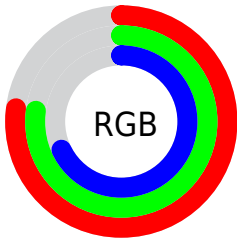

Distribution

Red (77%)

Green (77%)

Blue (68%)