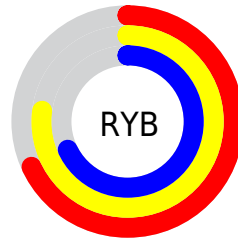

# Details

The CIELCh color **79, 12.216, 109.056** is a light color, and the websafe version is hex **CCCCCC**. A complement of this color would be **72, 12.548, 291.406**, and the grayscale version is **79, 0.010, 296.813**.

A 20% lighter version of the original color is **99, 12.662, 109.218**, and **59, 11.826, 108.802** is the 20% darker color. If you saturate the color by 10%, you get **79, 22.613, 108.100**, and if you desaturate by 10%, it is **79, 1.744, 109.990**.

# Distribution

Red (77%)

Green (77%)

Blue (68%)

Red (68%)

Yellow (77%)

Blue (68%)

Cyan (0%)