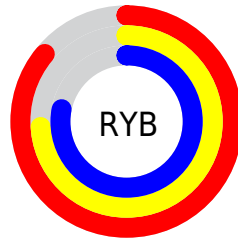

- Red (86%)
- Yellow (74%)
- Blue (78%)