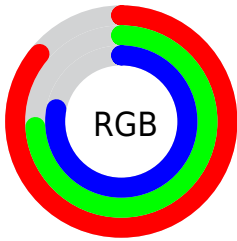

Distribution

- Red (86%)
- Green (74%)
- Blue (78%)