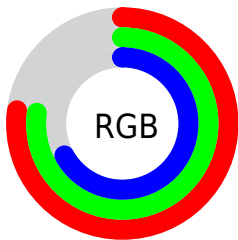

Distribution

Red (77%)

Green (77%)

Blue (67%)