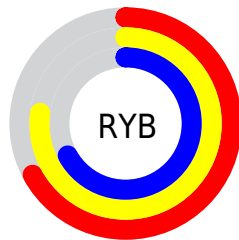

Red (67%)

Yellow (77%)

Blue (67%)