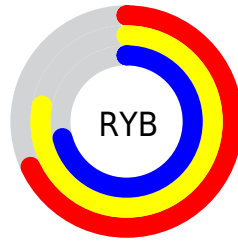

- Red (68%)
- Yellow (78%)
- Blue (71%)