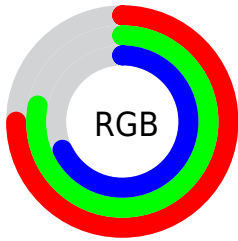

Distribution

- Red (75%)
- Green (78%)
- Blue (68%)