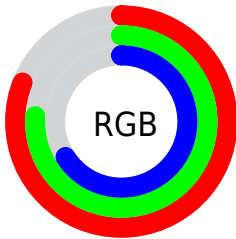

Distribution

Red (81%)

Green (76%)

Blue (66%)