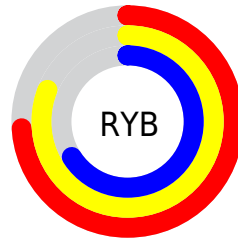

# Details

The CIELCh color **79, 14.231, 88.084** is a light color, and the websafe version is hex **CCCC99**. A complement of this color would be **74, 14.152, 273.016**, and the grayscale version is **79, 0.010, 296.813**.

A 20% lighter version of the original color is **98, 13.318, 101.270**, and **59, 13.935, 87.480** is the 20% darker color. If you saturate the color by 10%, you get **77, 22.237, 86.777**, and if you desaturate by 10%, it is **81, 6.392, 89.352**.

# Distribution

Red (81%)

Green (76%)

Blue (66%)

Red (74%)

Yellow (81%)

Blue (66%)

Cyan (0%)