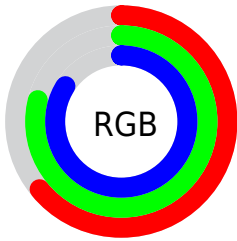

Distribution

- Red (64%)
- Green (79%)
- Blue (84%)