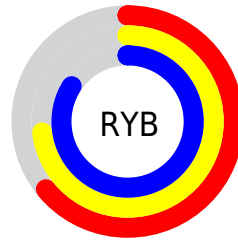

- Red (64%)
- Yellow (73%)
- Blue (84%)