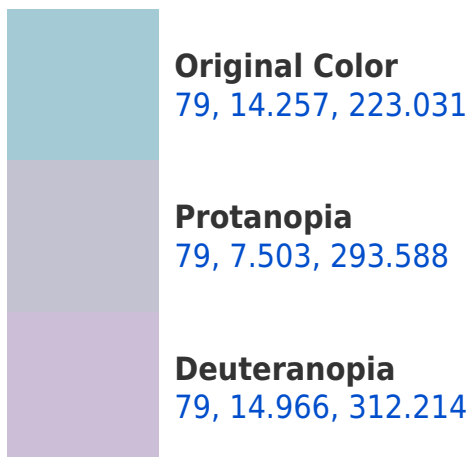

# Black Background

This preview shows how the CIELCh color 79, 14.257, 223.031 looks on a black background.

## **Background**

This preview shows how black text looks on a background with the CIELCh color 79, 14.257, 223.031.

This preview shows how white text looks on a background with the CIELCh color 79, 14.257, 223.031.

## Dichromacy

**Tritanopia**  
79, 15.100, 235.874

# Trichromacy

**Original Color**  
79, 14.257, 223.031

**Protanomaly**  
79, 8.407, 255.125

**Deuteranomaly**  
79, 11.291, 284.088

**Tritanomaly**  
79, 14.568, 232.223