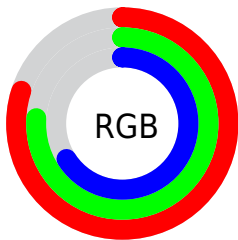

Distribution

Red (80%)

Green (76%)

Blue (66%)