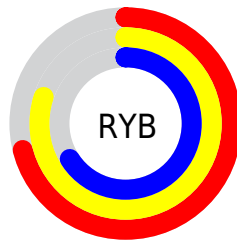

# Details

The CIELCh color **79, 14.766, 95.119** is a light color, and the websafe version is hex **CCCC99**. A complement of this color would be **72, 14.943, 279.573**, and the grayscale version is **79, 0.010, 296.813**.

A 20% lighter version of the original color is **99, 14.737, 104.781**, and **59, 14.591, 93.535** is the 20% darker color. If you saturate the color by 10%, you get **77, 23.270, 93.888**, and if you desaturate by 10%, it is **81, 6.343, 96.316**.

# Distribution

Red (80%)

Green (76%)

Blue (66%)

Red (71%)

Yellow (80%)

Blue (66%)

Cyan (0%)