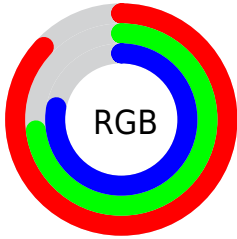

Distribution

- Red (87%)
- Green (73%)
- Blue (78%)