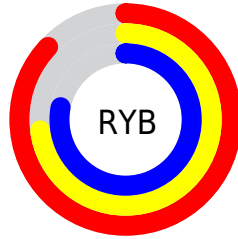

- Red (87%)
- Yellow (73%)
- Blue (78%)