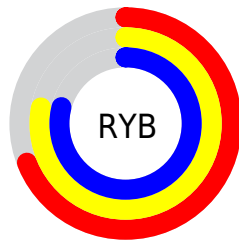

- Red (69%)
- Yellow (78%)
- Blue (79%)