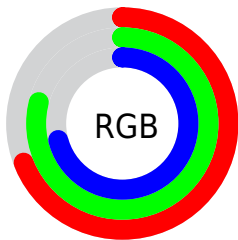

Distribution

- Red (69%)
- Green (79%)
- Blue (71%)