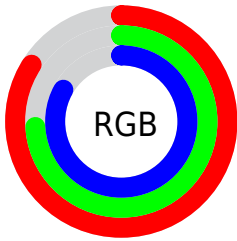

Distribution

- Red (84%)
- Green (74%)
- Blue (83%)