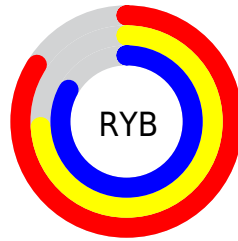

- Red (84%)
- Yellow (74%)
- Blue (83%)