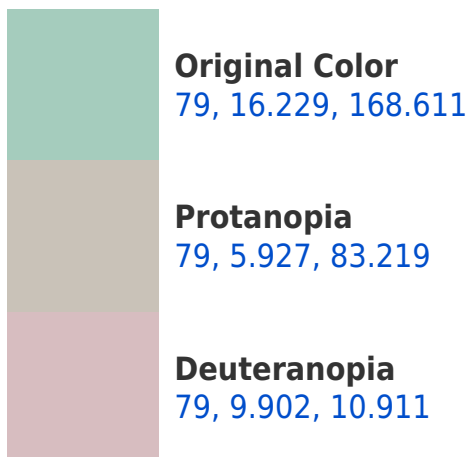

## Background

This preview shows how black text looks on a background with the CIELCh color 79, 16.229, 168.611.

This preview shows how white text looks on a background with the CIELCh color 79, 16.229, 168.611.

## Dichromacy

**Tritanopia**  
79, 13.084, 239.834

# Trichromacy

**Original Color**  
79, 16.229, 168.611

**Protanomaly**  
79, 7.424, 139.547

**Deuteranomaly**  
79, 1.932, 74.866

**Tritanomaly**  
79, 11.659, 211.941

# Monochromacy

**Original Color**  
79, 16.229, 168.611

**Achromatopsia**  
77, 0.009, 296.813

**Achromatomaly**  
78, 6.078, 167.140