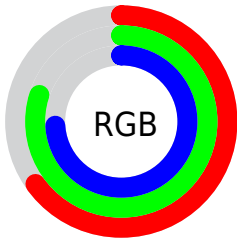

Distribution

- Red (65%)
- Green (80%)
- Blue (74%)