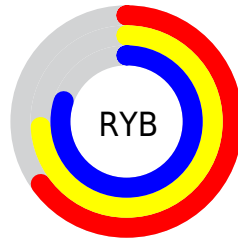

- Red (65%)
- Yellow (74%)
- Blue (80%)