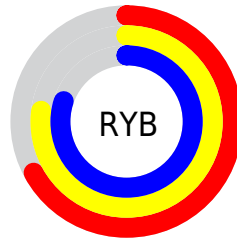

- Red (67%)
- Yellow (77%)
- Blue (80%)