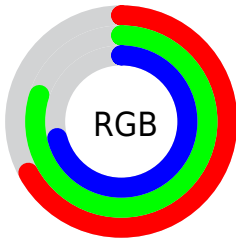

Distribution

- Red (67%)
- Green (80%)
- Blue (71%)