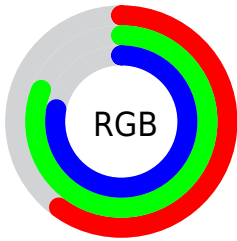

Distribution

- Red (60%)
- Green (81%)
- Blue (78%)