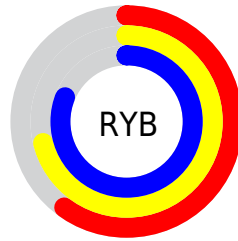

- Red (60%)
- Yellow (71%)
- Blue (81%)