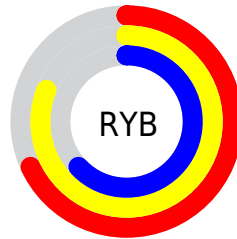

- Red (68%)
- Yellow (81%)
- Blue (63%)