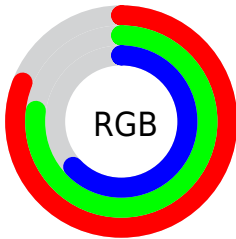

Distribution

- Red (81%)
- Green (77%)
- Blue (63%)