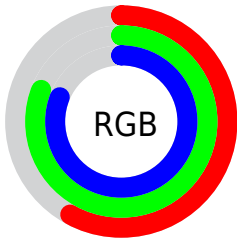

Distribution

- Red (58%)
- Green (81%)
- Blue (81%)