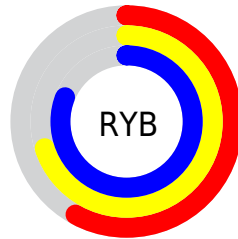

- Red (58%)
- Yellow (70%)
- Blue (81%)