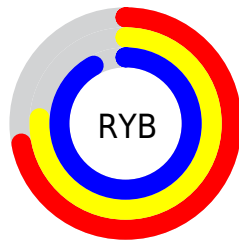

# Details

The CIELCh color **79, 21.625, 281.516** is a light color, and the websafe version is hex **CCCCFF**. A complement of this color would be **89, 21.218, 95.838**, and the grayscale version is **79, 0.010, 296.813**.

A 20% lighter version of the original color is **98, 4.270, 227.932**, and **59, 21.797, 281.836** is the 20% darker color. If you saturate the color by 10%, you get **73, 31.827, 283.256**, and if you desaturate by 10%, it is **85, 11.706, 280.030**.

# Distribution

Red (72%)

Green (76%)

Blue (92%)

Red (72%)

Yellow (76%)

Blue (92%)

Cyan (22%)