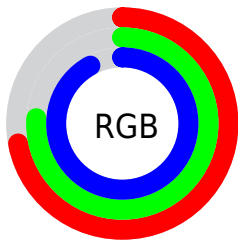

Distribution

Red (72%)

Green (76%)

Blue (92%)