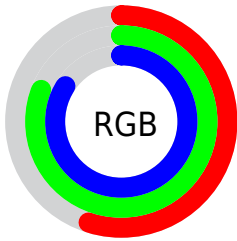

Distribution

- Red (55%)
- Green (81%)
- Blue (84%)