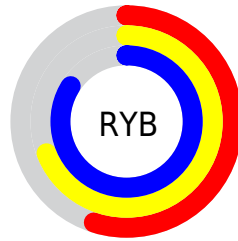

- Red (55%)
- Yellow (69%)
- Blue (84%)