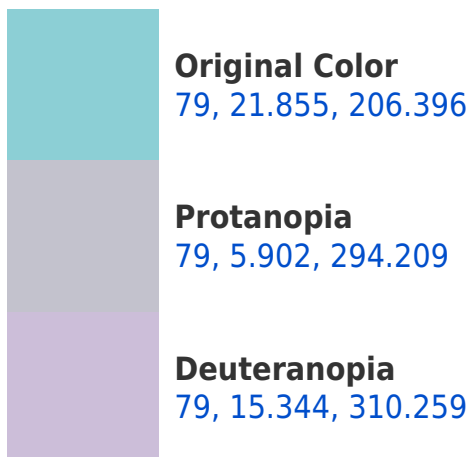

# Black Background

This preview shows how the CIELCh color 79, 21.855, 206.396 looks on a black background.

## Background

This preview shows how black text looks on a background with the CIELCh color 79, 21.855, 206.396.

This preview shows how white text looks on a background with the CIELCh color 79, 21.855, 206.396.

## Dichromacy

**Tritanopia**  
79, 21.679, 223.088

# Trichromacy

**Original Color**  
79, 21.855, 206.396

**Protanomaly**  
79, 9.528, 229.339

**Deuteranomaly**  
79, 11.755, 265.058

**Tritanomaly**  
79, 21.681, 216.855