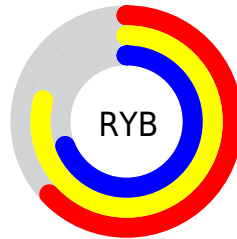

- Red (63%)
- Yellow (79%)
- Blue (69%)