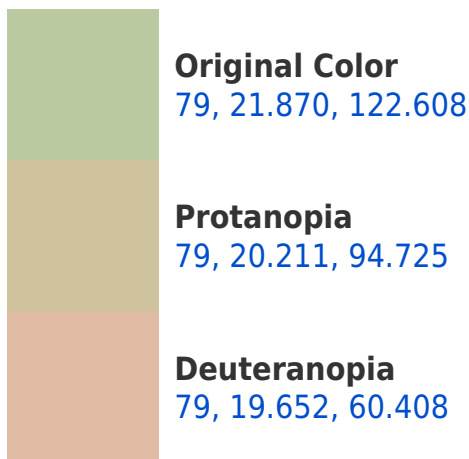

# Black Background

This preview shows how the CIELCh color 79, 21.870, 122.608 looks on a black background.

## **Background**

This preview shows how black text looks on a background with the CIELCh color 79, 21.870, 122.608.

This preview shows how white text looks on a background with the CIELCh color 79, 21.870, 122.608.

## Dichromacy

**Tritanopia**  
79, 8.558, 290.957

# Trichromacy

**Original Color**  
79, 21.870, 122.608

**Protanomaly**  
79, 20.166, 104.965

**Deuteranomaly**  
79, 17.495, 84.706

**Tritanomaly**  
79, 3.476, 149.293