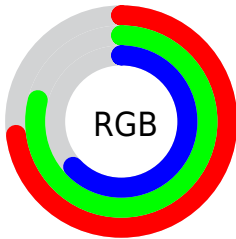

Distribution

- Red (73%)
- Green (79%)
- Blue (63%)