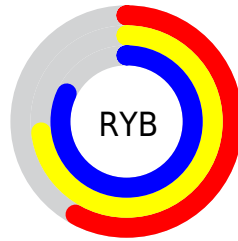

- Red (58%)
- Yellow (73%)
- Blue (82%)