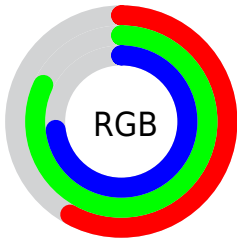

Distribution

- Red (58%)
- Green (82%)
- Blue (73%)