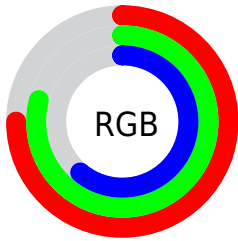

Distribution

- Red (75%)
- Green (79%)
- Blue (61%)