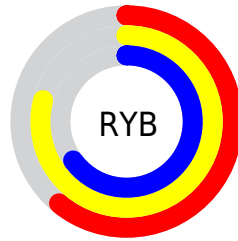

- Red (61%)
- Yellow (79%)
- Blue (65%)