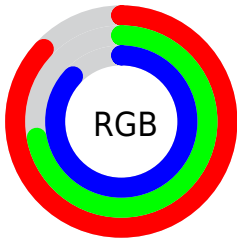

Distribution

Red (87%)

Green (72%)

Blue (87%)