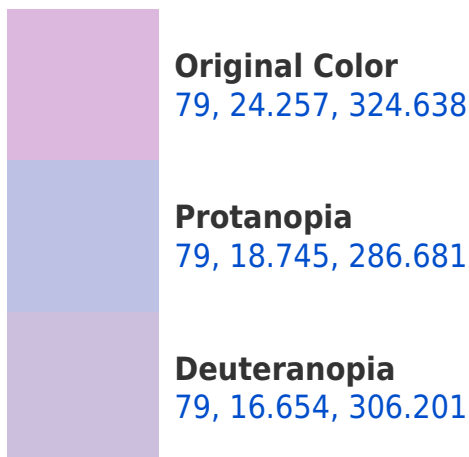

## Background

This preview shows how black text looks on a background with the CIELCh color 79, 24.257, 324.638.

This preview shows how white text looks on a background with the CIELCh color 79, 24.257, 324.638.

## Dichromacy

**Tritanopia**  
79, 13.985, 345.736

# Trichromacy

**Original Color**  
79, 24.257, 324.638

**Protanomaly**  
79, 19.711, 302.991

**Deuteranomaly**  
79, 19.374, 315.289

**Tritanomaly**  
79, 17.224, 335.438

# Monochromacy

**Original Color**  
79, 24.257, 324.638

**Achromatopsia**  
80, 0.010, 296.813

**Achromatomaly**  
80, 8.430, 324.753