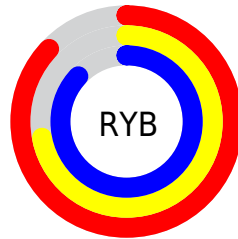

## Conversions Part 2

Format	Color
<a href="#">R<sub>Y</sub>B</a>	<a href="#">221, 184, 222</a>
Decimal	<a href="#">14530782</a>
CIE Lab	<a href="#">79.00, 19.78, -14.04</a>
CIE LCh	<a href="#">79, 24.257, 324.638</a>
Yxy	<a href="#">54.9284, 0.3139, 0.2867</a>
Android (android.graphics.Color)	<a href="#">4292720862</a> ( <a href="#">0xFFDDB8DE</a> )
YUV	<a href="#">199.3950, 11.1443, 18.9476</a>
Hunter-Lab	<a href="#">74.1137, 15.1594, -9.3526</a>

# Details

The CIELCh color  $79, 24.257, 324.638$  is a light color, and the websafe version is hex  $\text{FFCCFF}$ . A complement of this color would be  $85, 24.214, 142.712$ , and the grayscale version is  $80, 0.010, 296.813$ .

A 20% lighter version of the original color is  $96, 9.351, 324.734$ , and  $59, 24.245, 324.812$  is the 20% darker color. If you saturate the color by 10%, you get  $74, 38.455, 325.166$ , and if you desaturate by 10%, it is  $84, 10.032, 324.091$ .

# Distribution

Red (87%)

Green (72%)

Blue (87%)

Red (87%)

Yellow (72%)

Blue (87%)

Cyan (0%)