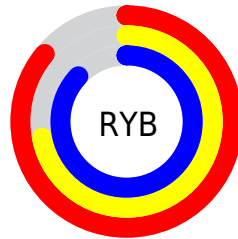

- Red (86%)
- Yellow (72%)
- Blue (87%)