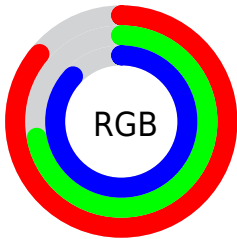

Distribution

- Red (86%)
- Green (72%)
- Blue (87%)