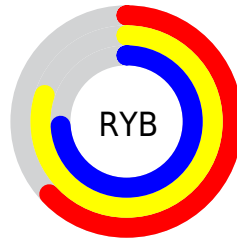

- Red (63%)
- Yellow (80%)
- Blue (74%)