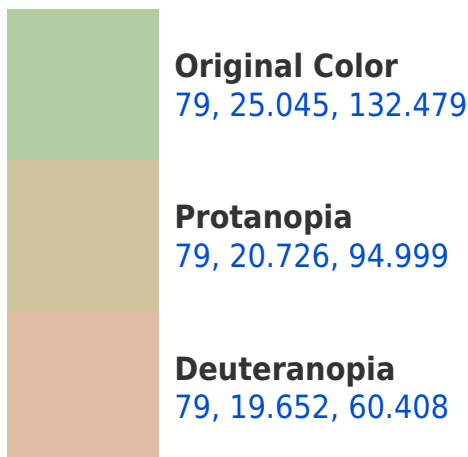

## **Background**

This preview shows how black text looks on a background with the CIELCh color 79, 25.045, 132.479.

This preview shows how white text looks on a background with the CIELCh color 79, 25.045, 132.479.

## Dichromacy

**Tritanopia**  
79, 8.957, 262.969

# Trichromacy

**Original Color**  
79, 25.045, 132.479

**Protanomaly**  
79, 21.191, 110.359

**Deuteranomaly**  
79, 17.261, 91.393

**Tritanomaly**  
79, 6.999, 171.689

# Monochromacy

**Original Color**  
79, 25.045, 132.479

**Achromatopsia**  
77, 0.009, 296.813

**Achromatomaly**  
78, 9.352, 132.989