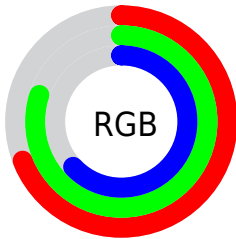

Distribution

- Red (69%)
- Green (80%)
- Blue (63%)