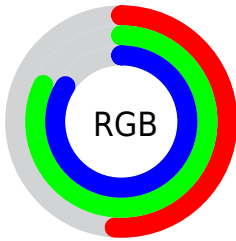

Distribution

- Red (51%)
- Green (82%)
- Blue (84%)