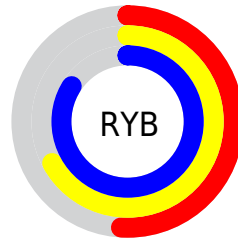

- Red (51%)
- Yellow (67%)
- Blue (84%)