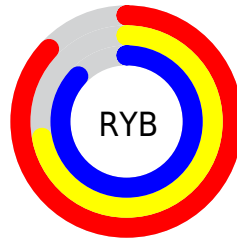

- Red (87%)
- Yellow (72%)
- Blue (87%)