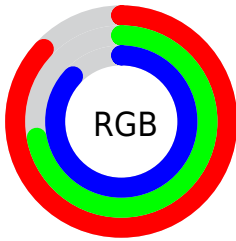

Distribution

- Red (87%)
- Green (72%)
- Blue (87%)