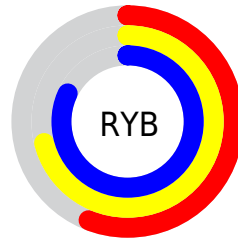

- Red (56%)
- Yellow (71%)
- Blue (82%)