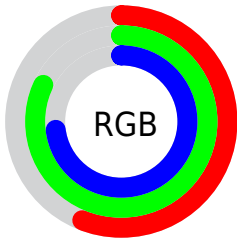

Distribution

- Red (56%)
- Green (82%)
- Blue (73%)