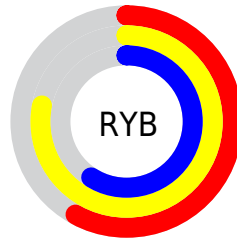

## Conversions Part 2

<b>Format</b>	<b>Color</b>
<b>R<sub>YB</sub></b>	149, 199, 150
Decimal	13027221
CIE <sub>Lab</sub>	79.00, -8.43, 25.00
CIE <sub>LCh</sub>	79, 26.380, 108.625
Yxy	54.9284, 0.3494, 0.3913
Android (android.graphics.Color)	4291217301 (0xFFC6C795)
YUV	193.0010, -21.6925, 4.3841
Hunter-Lab	74.1137, -11.5612, 22.7676

# Details

The CIELCh color **79, 26.380, 108.625** is a light color, and the websafe version is hex **CCCC99**. A complement of this color would be **63, 27.991, 293.814**, and the grayscale version is **78, 0.009, 296.813**.

A 20% lighter version of the original color is **99, 26.235, 108.186**, and **59, 26.177, 108.079** is the 20% darker color. If you saturate the color by 10%, you get **79, 36.608, 107.707**, and if you desaturate by 10%, it is **79, 15.956, 109.563**.

# Distribution

- Red (78%)
- Green (78%)
- Blue (58%)

- Red (58%)
- Yellow (78%)
- Blue (59%)

- Cyan (1%)
- Magenta (0%)
- Yellow (25%)
- Black (22%)

- Cyan (22%)
- Magenta (22%)
- Yellow (42%)