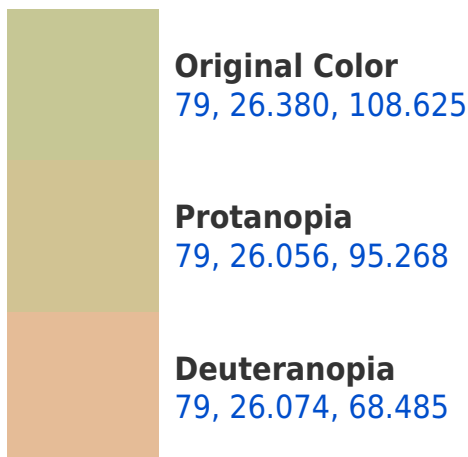

# Black Background

This preview shows how the CIELCh color 79, 26.380, 108.625 looks on a black background.

## Background

This preview shows how black text looks on a background with the CIELCh color 79, 26.380, 108.625.

This preview shows how white text looks on a background with the CIELCh color 79, 26.380, 108.625.

## Dichromacy

**Tritanopia**  
79, 9.542, 322.982

# Trichromacy

**Original Color**  
79, 26.380, 108.625

**Protanomaly**  
79, 25.655, 99.709

**Deuteranomaly**  
79, 24.769, 82.912

**Tritanomaly**  
79, 5.644, 77.434