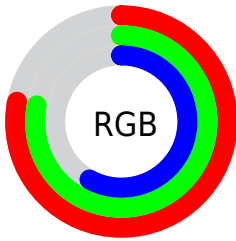

Distribution

- Red (78%)
- Green (78%)
- Blue (58%)