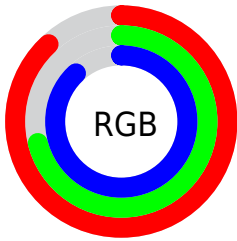

Distribution

- Red (88%)
- Green (71%)
- Blue (88%)