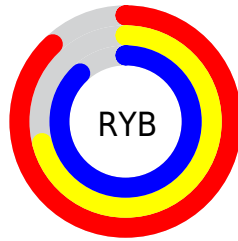

## Conversions Part 2

<b>Format</b>	<b>Color</b>
<b>R<sub>YB</sub></b>	224, 182, 225
Decimal	14726881
CIE <sub>Lab</sub>	79.00, 22.41, -15.79
CIE <sub>LCh</sub>	79, 27.419, 324.832
Yxy	54.9284, 0.3141, 0.2817
Android (android.graphics.Color)	4292916961 (0xFFE0B6E1)
YUV	199.4600, 12.5912, 21.5216
Hunter-Lab	74.1137, 17.8406, -11.1826

# Details

The CIELCh color  $79, 27.419, 324.832$  is a light color, and the websafe version is hex  $\text{FFCCFF}$ . A complement of this color would be  $86, 27.374, 142.649$ , and the grayscale version is  $80, 0.010, 296.813$ .

# Distribution

- Red (88%)
- Green (71%)
- Blue (88%)

- Red (88%)
- Yellow (71%)
- Blue (88%)

- Cyan (0%)
- Magenta (19%)
- Yellow (0%)
- Black (12%)

- Cyan (12%)
- Magenta (29%)
- Yellow (12%)