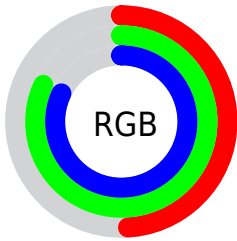

Distribution

- Red (49%)
- Green (82%)
- Blue (82%)