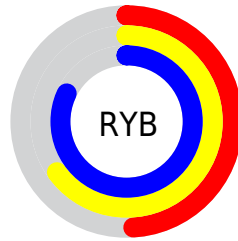

- Red (49%)
- Yellow (65%)
- Blue (82%)