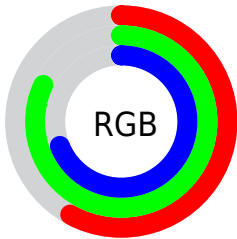

Distribution

- Red (58%)
- Green (82%)
- Blue (69%)