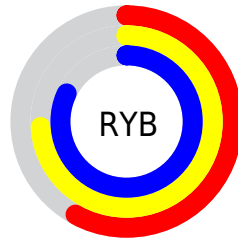

- Red (58%)
- Yellow (74%)
- Blue (82%)