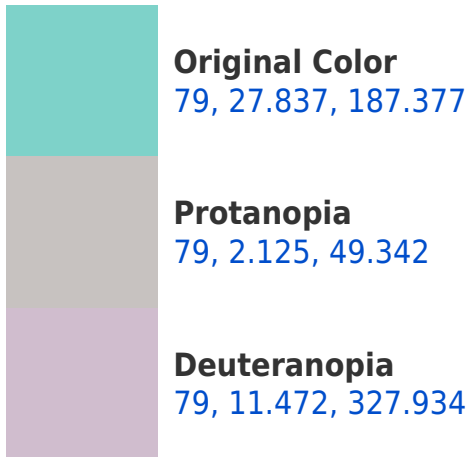

# Black Background

This preview shows how the CIELCh color 79, 27.837, 187.377 looks on a black background.

## Background

This preview shows how black text looks on a background with the CIELCh color 79, 27.837, 187.377.

This preview shows how white text looks on a background with the CIELCh color 79, 27.837, 187.377.

## Dichromacy

**Tritanopia**  
79, 24.617, 219.733

# Trichromacy

**Original Color**  
79, 27.837, 187.377

**Protanomaly**  
79, 10.066, 183.248

**Deuteranomaly**  
78, 7.597, 228.648

**Tritanomaly**  
79, 24.802, 207.727