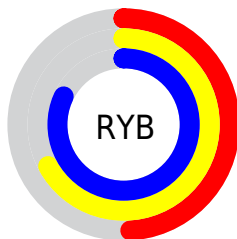

- Red (49%)
- Yellow (67%)
- Blue (82%)