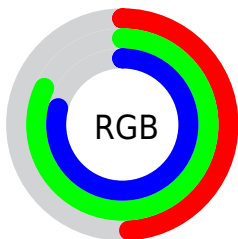

Distribution

- Red (49%)
- Green (82%)
- Blue (79%)