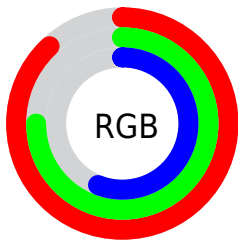

Distribution

Red (88%)

Green (75%)

Blue (56%)