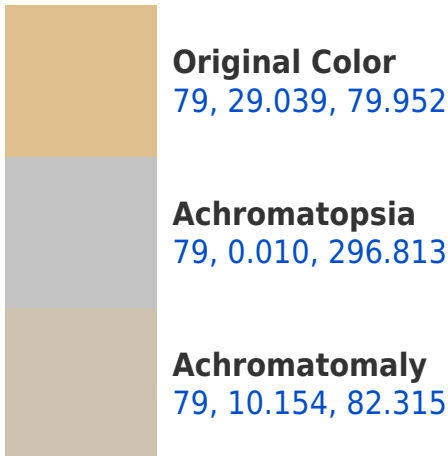

71, 27.747, 270.846

Rectangle

The Rectangle color scheme consists of four colors that form a rectangle on the color wheel.

79, 29.039, 79.952

79, 29.039, 129.952

79, 29.039, 259.952

79, 29.039, 309.952

Sweetspot

This preview shows how white text looks on a background with the CIELCh color 79, 29.039, 79.952.

Color Blindness Simulation

Color vision deficiency is a very complex topic, and I could not describe the different causes any better than Wikipedia does, so if you want to learn more, you should check out their [article about color blindness](#).

Dichromacy

Original Color

79, 29.039, 79.952

Protanopia

79, 27.569, 95.795

Deuteranopia

79, 30.359, 71.183

Tritanopia
79, 19.294, 356.719

Trichromacy

Monochromacy

CSS Examples

Text

The CSS property to change the color of the text to CIELCh 79, 29.039, 79.952 is called "color". The color property can be set on classes, ids or directly on the HTML element.