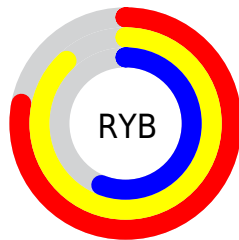

Red (78%)

Yellow (88%)

Blue (56%)