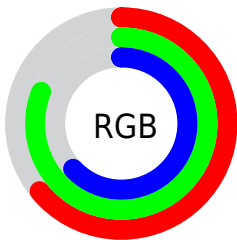

Distribution

- Red (64%)
- Green (81%)
- Blue (63%)