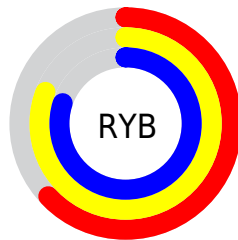

- Red (63%)
- Yellow (81%)
- Blue (80%)